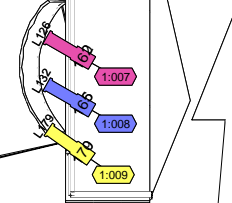

Upstage Tab

LX 4

LX 3

Mid Tab

LX 2

LX 1

FOH 1

FOH 2

View = Top, Scale = 1:60