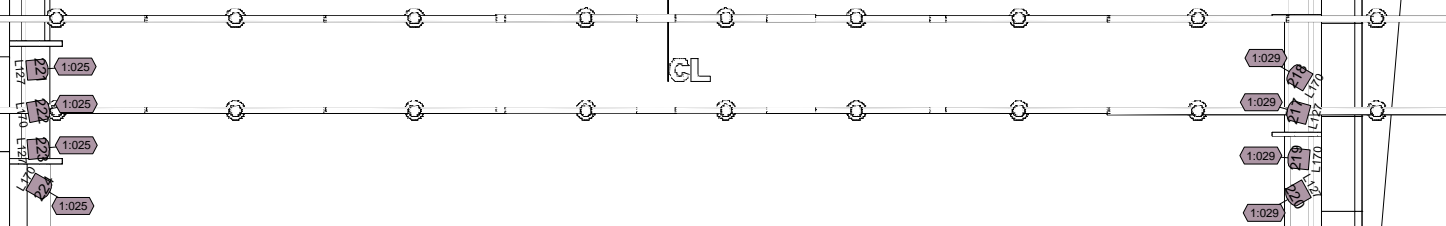

ETC	Source Four Jr Zoom 575w 25-50 degree	17
Misc	Flood Light 240v 1500w	1
Other	BLACKLIGHT 36W	2
Par	MPAR MFL 575W	36
	MPAR WFL 575W	12
Robe	ColorSpot 575sat	8
	ColorWash 575sat Zoom	4
Selecon	Acclaim	42
	LUI CYC	24
Strand Lighting	Prelude F650	16
	Prelude PC650	8
	SL Zoom 15-32° 600W 230/240V	19
	SL Zoom 23-50° 600W 230/240V	20

Upstage Tab

LX 4

LX 3

Mid Tab

LX 2

LX 1

FOH 1

FOH 2

View = Top, Scale = 1:60