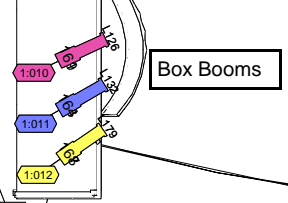

Upstage Tab

LX 4

LX 3

Mid Tab

LX 2

LX 1

FOH 1

FOH 2

View = Top, Scale = 1:60