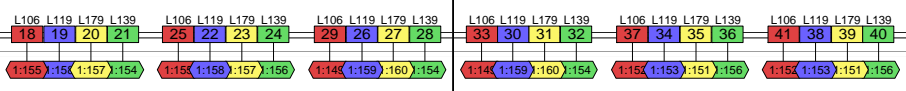

ETC	Source Four Jr Zoom 575w 25-50 degree	17
Misc	Flood Light 240v 1500w	1
Other	BLACKLIGHT 36W	2
Par	MPAR MFL 575W	36
	MPAR WFL 575W	12
Robe	ColorSpot 575sat	8
	ColorWash 575sat Zoom	4
Selecon	Acclaim	42
	LUI CYC	24
Strand Lighting	Prelude F650	16
	Prelude PC650	8
	SL Zoom 15-32° 600W 230/240V	19
	SL Zoom 23-50° 600W 230/240V	20

Upstage Tab

LX 4

LX 3

Mid Tab

LX 2

LX 1

FOH 1

FOH 2

View = Top, Scale = 1:60